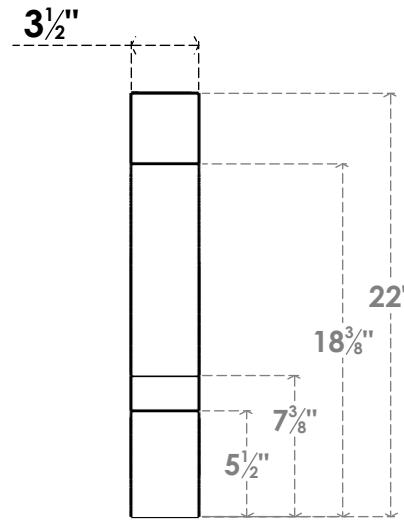

ITEM NUMBER: BRCPC035X18000X22000BOA

3 1/2"W X 18"D X 22"H BALBOA ARCHITECTURAL GRADE PVC CLOSED KNEE BRACE

SIDE PROFILE

FRONT PROFILE

ISOMETRIC

EKENA MILLWORK
2300 WEST MAIN ST.
CLARKSVILLE, TX 75426
TOLL FREE: 866-607-0453
WWW.EKENAMILLWORK.COM

NOTES

1. INSTALLATION TO BE COMPLETED IN ACCORDANCE WITH MANUFACTURER'S SPECIFICATIONS.
2. DRAWING MAY NOT BE TO SCALE
3. THIS DRAWING IS INTENDED FOR DESIGN AND PLANNING PURPOSES ONLY.
4. ALL INFORMATION CONTAINED HEREIN WAS CURRENT AT THE TIME OF DEVELOPMENT BUT MUST BE REVIEWED AND APPROVED BY THE PRODUCT MANUFACTURER TO BE CONSIDERED ACCURATE.
5. ARCHITECTURAL GRADE PVC PRODUCTS ARE MADE FROM EXPANDED CELLULAR PVC AND COME NATURALLY WHITE BUT MAY BE PAINTED