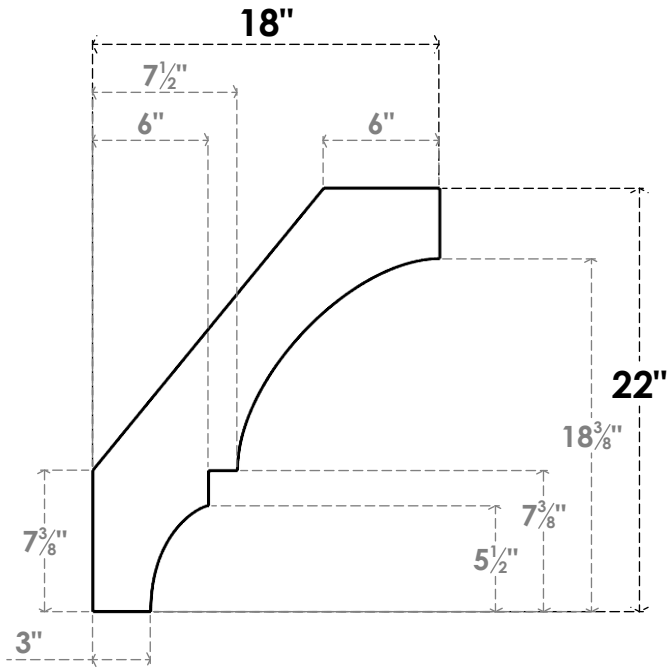

ITEM NUMBER: BRCPC035X18000X22000BOA

3 1/2"W X 18"D X 22"H BALBOA ARCHITECTURAL GRADE PVC CLOSED KNEE BRACE

SIDE PROFILE

FRONT PROFILE

ISOMETRIC

EKENA MILLWORK
2300 WEST MAIN ST.
CLARKSVILLE, TX 75426
TOLL FREE: 866-607-0453
WWW.EKENAMILLWORK.COM